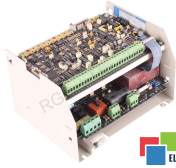

TPY2-415/320-15-1BS TYPACT KLOCKNER MOELLER

Used KLOCKNER MOELLER TPY2-415/320-15-1BS
 Tested and cleaned.
 24 months guarantee
 Dedicated courier
 Delivery across Europe even in 24h

TECHNICAL DATA

MANUFACTURER	KLOCKNER MOELLER
MODEL	TPY2-415/320-15-1BS
CATEGORY	AC and DC motors
WEIGHT [KG]	2.5

24/7 SUPPORT AVAILABLE
[+48 71 750 09 78](tel:+48717500978)

WRITE TO US
info@rgbelektronika.pl

TEST STAND

We have test stands developed by us, thanks to which we check whether the device is in working order. It is with these posts that we test the repaired device, for which we give 24 months warranty, and you can be sure that your **TPY2-415/320-15-1BS** equipment has been repaired at a service center that provides the highest quality services

PRODUCTS FROM THE RGB ELEKTRONIKA OFFER:

HIGHEST QUALITY

Each product undergoes a specialized assessment, based on which we select the best quality equipment to guarantee their trouble-free operation. Thanks to this, you can be sure that the **KLOCKNER MOELLER TPY2-415/320-15-1BS** device has been prepared with the greatest care.